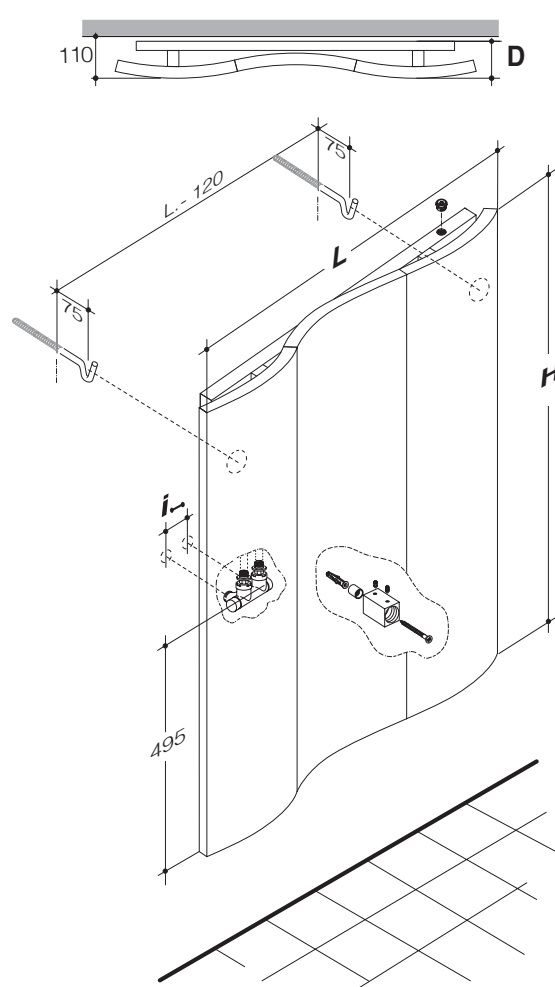

# whoops

Dimensioni espresse in millimetri  
Potenza espressa in Watt  
Radiatore in alluminio  
Valvole e flessibili compresi nel prezzo.

Dimension expressed in millimetres  
Output expressed in Watt  
Aluminium radiator  
Valves and flexible connectors  
are included in the price.

	H (mm)	D (mm)	L (mm)	 (lt)	 (W)		i (mm)	 RAL	 LUX-SAT-MAT
					$\Delta t 50^\circ$	$\Delta t 30^\circ$			
H 1800-3	1800	80	750	-	1467	807	1500	50	
H 1800-5	1800	80	1250	-	2445	1345	-	50	
H 1800-2	1800	80	500	-	978	538	1000	250	

Valvola mod. "Twin manuale"  
(inclusa nel kit versione manuale)  
"Twin manuale" valve  
(included in manual version kits)

Vista frontale  
Frontal view