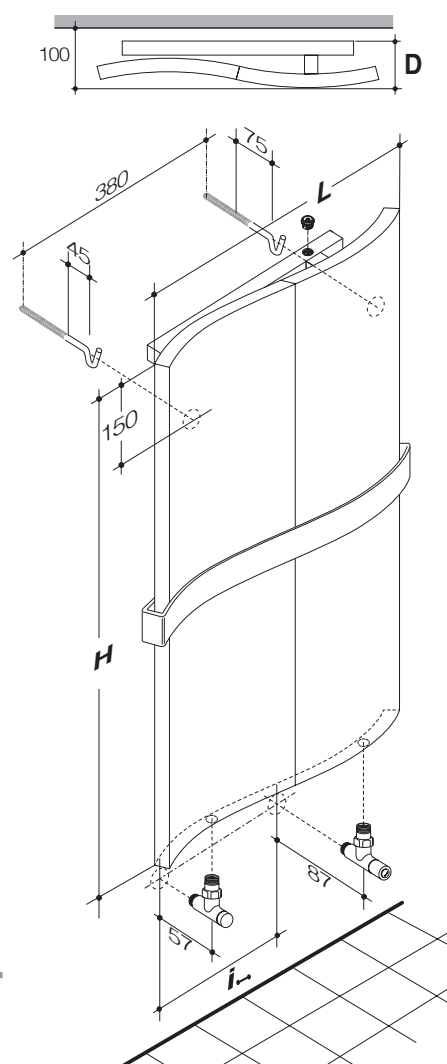

# whoops

Dimensioni espresse in millimetri  
Potenza espressa in Watt  
Radiatore in alluminio  
Valvole e flessibili compresi nel prezzo.

Dimension expressed in millimetres  
Output expressed in Watt  
Aluminium radiator  
Valves and flexible connectors  
are included in the price.

	H (mm)	D (mm)	L (mm)	 (lt)	 (W)		i (mm)	 RAL	 LUX-SAT-MAT
					$\Delta t 50^\circ$	$\Delta t 30^\circ$			
H 1800-3	1800	80	750	-	1467	807	1500	50	
H 1800-5	1800	80	1250	-	2445	1345	-	50	
H 1800-2	1800	80	500	-	978	538	1000	250	

Valvola mod. "Twin manuale"  
(inclusa nel kit versione manuale)  
"Twin manuale" valve  
(included in manual version kits)

Vista frontale  
Frontal view