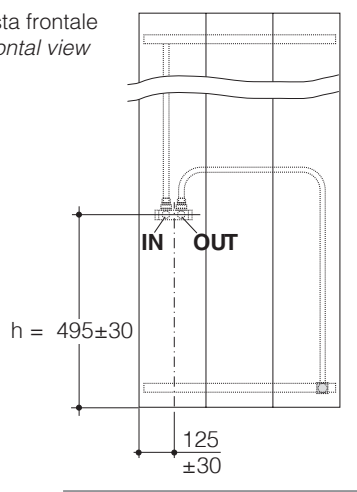

# whoops

Dimensioni espresse in millimetri  
Potenza espressa in Watt  
Radiatore in alluminio  
Valvole e flessibili compresi nel prezzo.

Dimension expressed in millimetres  
Output expressed in Watt  
Aluminium radiator  
Valves and flexible connectors  
are included in the price.

	H (mm)	D (mm)	L (mm)	 (lt)	 (W)		i (mm)	 RAL	 LUX-SAT-MAT
					$\Delta t 50^\circ$	$\Delta t 30^\circ$			
H 1800-3	1800	80	750	-	1467	807	1500	50	
H 1800-5	1800	80	1250	-	2445	1345	-	50	
H 1800-2	1800	80	500	-	978	538	1000	250	

Valvola mod. "Twin manuale"  
(inclusa nel kit versione manuale)  
"Twin manuale" valve  
(included in manual version kits)

Vista frontale  
Frontal view